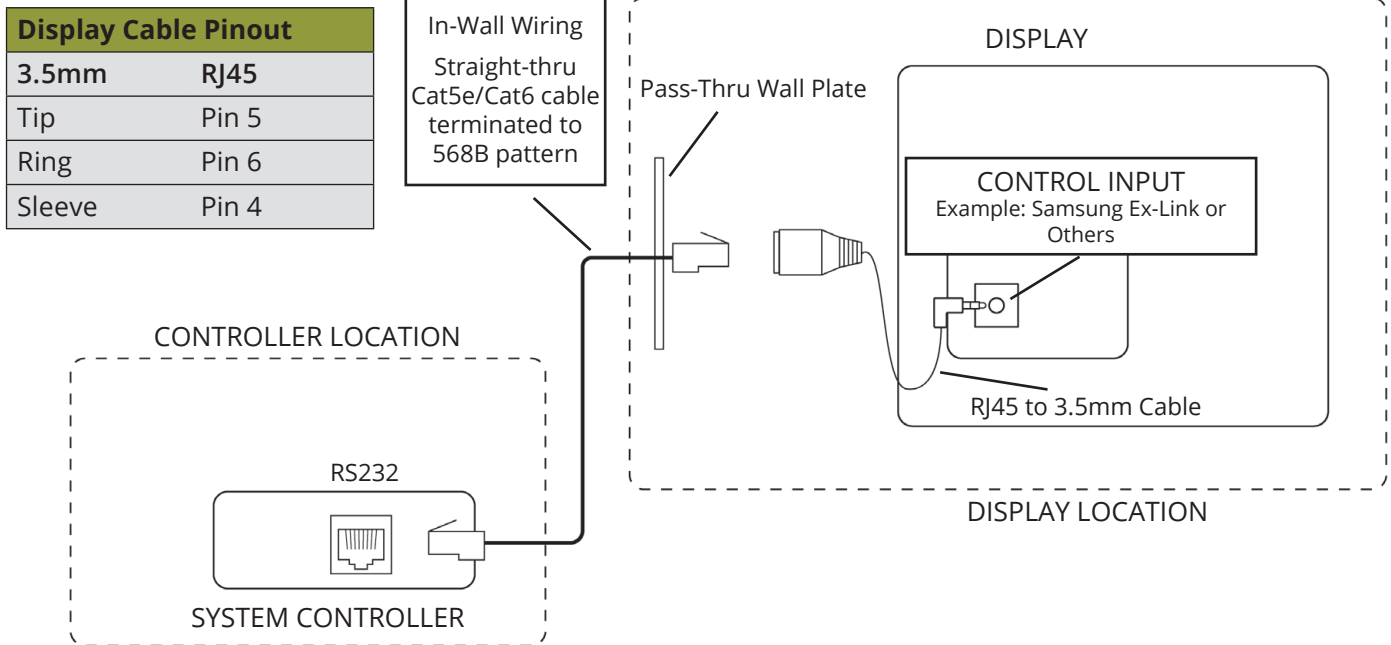

PW-LINKD DISPLAY SIDE CONTROL CABLE

The PW-LINKD cable allows ease of direct control input to your display or other device's control input. Use for 232 serial input from many of today's most popular control systems, including Savant, RTI, and others.*

*Always verify compatibility and system pinout.

Display Cable Pinout	
3.5mm	RJ45
Tip	Pin 5
Ring	Pin 6
Sleeve	Pin 4

PW-LINKKIT CONTROL & DISPLAY CABLES, DB9 TO RJ45 ADAPTER

The PW-LINKKIT includes PW-LINK-C and PW-LINK-D cables along with a DB9 Female to RJ45 adapter. This kit allows direct control via DB9 or stereo mini-type RS232 outputs included on today's most popular systems, such as Control4, AMX, and more.*

*Always verify compatibility and system pinout.

Control Cable Pinout	
3.5mm	RJ45
Tip	Pin 6
Ring	Pin 5
Sleeve	Pin 4

*For TV Cable Pinout, see PW-LINK-D information

PW-LINKD

PW-LINKKIT