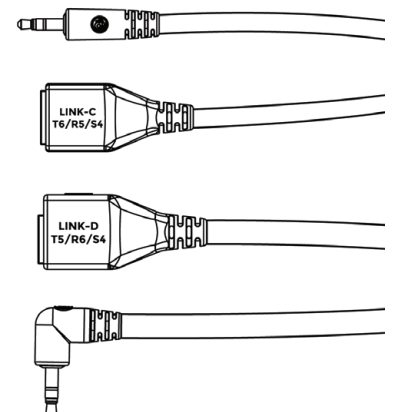

PW-LINK cable pinouts are provided on this sheet and with every PW-LINK cable or kit.

Part Numbers	Description
PW-LINKD	Link Display-Side Cables
PW-LINKKIT	Link Cable Kit including PW-LINK-C, PW-LINKD Cables, DB9 to RJ45 Adapter

PW-LINKD DISPLAY SIDE CONTROL CABLE

The PW-LINKD cable allows ease of direct control input to your display or other device's control input. Use for 232 serial input from many of today's most popular control systems, including Savant, RTI, and others.*

*Always verify compatibility and system pinout.

Display Cable Pinout	
3.5mm	RJ45
Tip	Pin 5
Ring	Pin 6
Sleeve	Pin 4

PW-LINKKIT CONTROL & DISPLAY CABLES, DB9 TO RJ45 ADAPTER

The PW-LINKKIT includes PW-LINK-C and PW-LINK-D cables along with a DB9 Female to RJ45 adapter. This kit allows direct control via DB9 or stereo mini-type RS232 outputs included on today's most popular systems, such as Control4, AMX, and more.*

*Always verify compatibility and system pinout.

Control Cable Pinout	
3.5mm	RJ45
Tip	Pin 6
Ring	Pin 5
Sleeve	Pin 4

*For TV Cable Pinout, see PW-LINK-D information

PW-LINKD

PW-LINKKIT