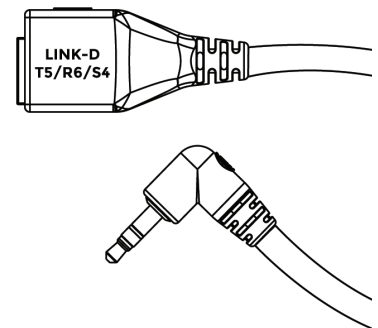

*Note: Prior to any installation, always confirm your device input control type and pinout.

Pinout of your particular system controller model and appropriate PW-LINK cable configuration must also be confirmed prior to installation.

PW-LINK cable pinouts are provided on this sheet and with every PW-LINK cable or kit.

Part Numbers	Description
PW-LINKD	Link Display-Side Cables
PW-LINKKIT	Link Cable Kit including PW-LINK-C, PW-LINKD Cables, DB9 to RJ45 Adapter

PW-LINKD DISPLAY SIDE CONTROL CABLE

The PW-LINKD cable allows ease of direct control input to your display or other device's control input. Use for 232 serial input from many of today's most popular control systems, including Savant, RTI, and others.*

*Always verify compatibility and system pinout.

Display Cable Pinout	
3.5mm	RJ45
Tip	Pin 5
Ring	Pin 6
Sleeve	Pin 4

PW-LINKKIT CONTROL & DISPLAY CABLES, DB9 TO RJ45 ADAPTER

The PW-LINKKIT includes PW-LINK-C and PW-LINK-D cables along with a DB9 Female to RJ45 adapter. This kit allows direct control via DB9 or stereo mini-type RS232 outputs included on today's most popular systems, such as Control4, AMX, and more.*