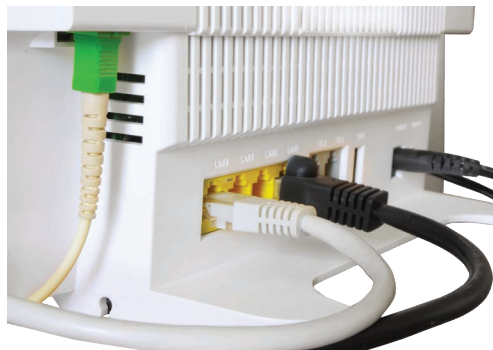

**Existing ISP SM Cable**  
with SM APC Connectors

**1 x SSF-SSCSC-SMAPCADP**  
SC APC Feedthrough Adapter

**1 x SSF-SC-SMAPC**  
SC APC Fiber Connector

## EXTENDING ISP MODEM

### Recommended Parts List

QTY	PART NUMBER	DESCRIPTION
1	SSF-SSCSC-SMAPCADP	SC APC Simplex Feedthrough Adapter, Single Mode
1	SSF-SC-SMAPC-10	SC APC Single Mode Connectors
1	(X) Ft of DH9125SMOS2P-B	Hybrid Demarc Duplex (includes BSF™/Traditional & SSF™) or other SM Cable
<i>Optional</i>		
1	SSF-OTB2	Outdoor terminal box