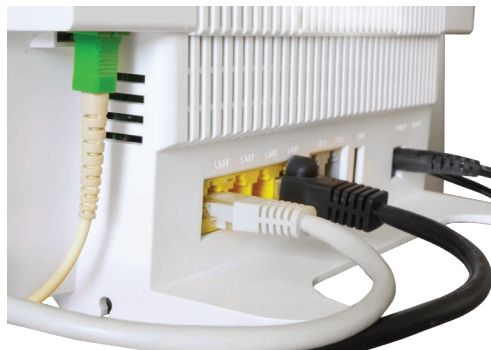

ISP Modem
(Requires 1 SM fiber with an SC APC connector)

BULK FIBER

CONNECTORS

**TERMINATION
& TESTING**

CLEANING

**ACTIVE
OPTICAL**

**ENCLOSURES
& MODULES**

**MEDIA
EXTENSION**

PATCH CABLES